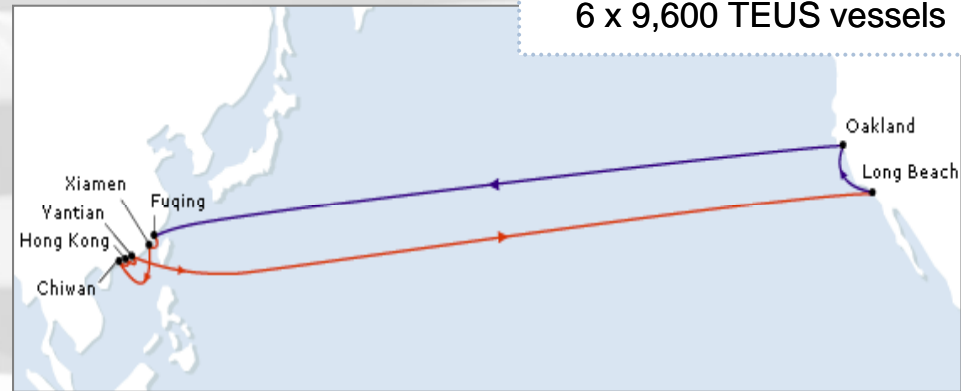

# Pearl River Express

**Import Rotation:** Fuqing, Xiamen, Chiwan, Hong Kong, Yantian – Long Beach, Oakland

**Export Rotation:** Long Beach, Oakland – Fuqing, Xiamen, Chiwan, Hong Kong, Yantian

**Key Service Features:**

- o South China direct to Long Beach & Oakland
- o Yantian to Long Beach – 13 days
- o Highly personalized customer service
- o Extensive intermodal network
- o Fast, reliable transit times
- o 24 hour documentation